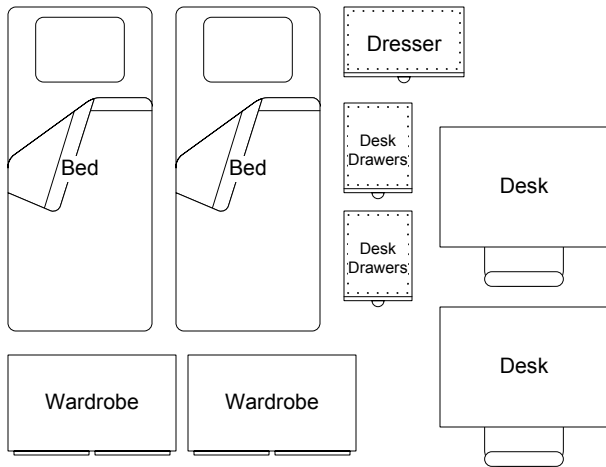

Standard Double
Missouri Hall
Truman State University

11'-8"

14'-7"

AC Unit

Notes:

The room and the furniture are drawn to scale, though all rooms and furniture vary in size. Some of the standard double rooms have had various uses over the years and may have slightly different configurations than what is shown. This should be used to give you an idea of how you'd like to set up your room, but you'll ultimately need to wait until move-in day to see how it will all work.

The beds are versatile and can be lofted, bunked, or lowered to standard heights. The beds are lofted by default, but you can change their heights when you move in. When the beds are lofted, the desks will fit underneath them. This will free up space in the room. The desk drawer units will fit under the desks, which will also free up room.